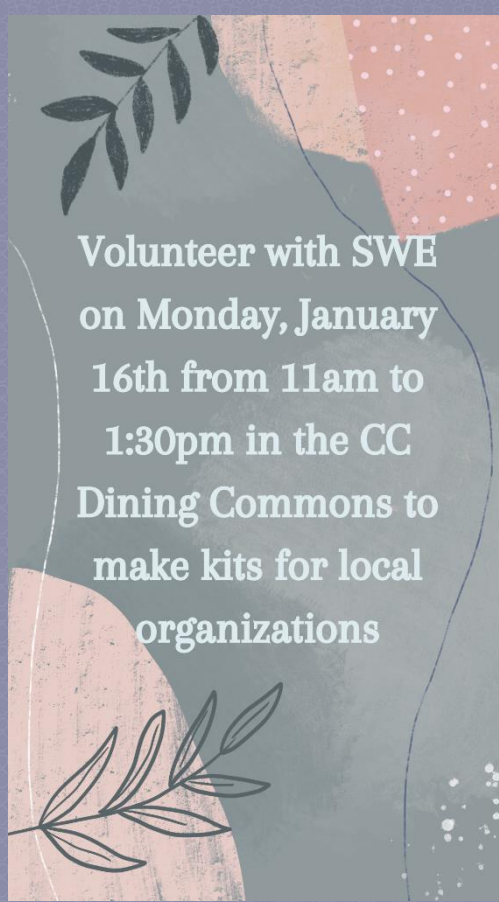

**Design & Destress
with SWE!**

**Week 10 - Monday
at noon in DH 310**

**Volunteer with SWE
on Monday, January
16th from 11am to
1:30pm in the CC
Dining Commons to
make kits for local
organizations**

MSOE SOCIETY OF
WOMEN ENGINEERS
PRESENTS: